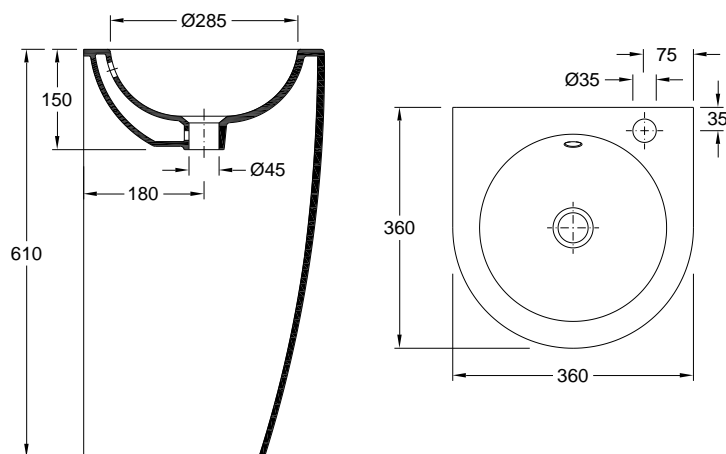

Technical Drawing | Dessin technique

Recommendations | Recommandations!

Material Matériau	Type of product Type de pièce	Detergents Détergents		Cleaning kit Matériel de Nettoyage		Other Recommendations Autres Recommandations
		X	✓	X	✓	
Ceramics Céramique		Abrasives Abrasifs	Acid and basic weak Neutral Soap Acides et bases Tapis Savon Neutre	X	✓	Attention / Attention No! dropping objects Évitez de faire tomber des objets.
Metallics Métallique		Acid and Basic Acetone Alcohol Ammonia Abrasives	Neutral Soap Savon Neutre	Abrasives Abrasifs	Cleaning Cloth Chiffon doux	Weight on cover Ne vous tenez pas sur la surface supérieure Effort on soft-close Ne forcez pas la descente en douceur
Plastics/Resins Plastiques/Résines		Acid and Basic Acetone Alcohol Ammoniac Abrasifs				

1. PT - Outras recomendações mais específicas podem acompanhar os produtos comercializados. Recomendamos que siga as recomendações e instruções indicadas.
   EN - Other particular recommendations can be attached complementarily with the traded products. We strongly advise you to follow the recommendations and instructions indicated.