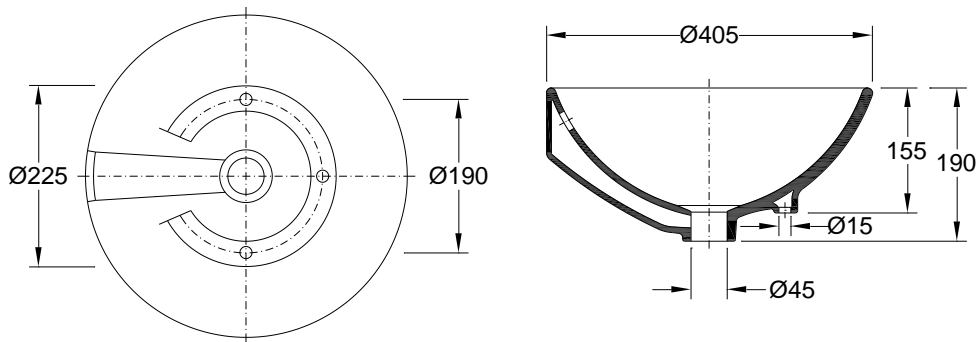

Technical Drawing | Dessin technique

Recommendations | Recommandations!

EN FR

Material Matériaux	Type of product Type de pièce	Detergents Détergents		Cleaning kit Matériel de Nettoyage		Other Recommendations Autres Recommandations
		✗	✓	✗	✓	
Ceramics Céramique		Abrasives Abrasifs	Acid and basic weak Neutral Soap Acides et bases faibles savon Neutre	✗	✓	Attention / Attention Not dropping objects Évitez de faire tomber des objets
Metallics Métallique		Acid and Basic Acétone Alcohol Ammonia Abrasives	Neutral Soap savon Neutre	Abrasives Abrasifs	Cleaning Cloth Chiffon doux	 Weight on cover Ne vous tenez pas sur la surface supérieure Effort on soft-close Ne forcez pas la descente en douceur
Plastics/Resins Plastiques/ Résines		Acides et Bases Acétone Alcool Ammoniac Abrasifs				

1. PT - Outras recomendações mais específicas podem acompanhar os produtos comercializadas. Recomendamos que siga as recomendações e instruções indicadas.
   EN - Other particular recommendations can be attached complementarily with the traded products. We strongly advise you to follow the recommendations and instructions indicated.