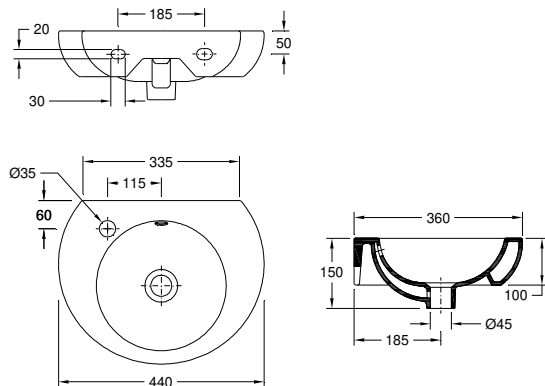

Vénus Left Tap Hole | Vénus Perçage à Gauche – 188ZYXX2

Specifications | Spécifications

Material
Matériel **Vitreous China**

Appliance
Application **To the wall**
Au Mur

Sink Position
Positionnement de l'évier **Centered | Centré**

Glazed Surfaces
Surfaces vitrées **Visible** **Y**
Visibles **2**
Entirely **N.A.**
Toutes

Warranty
Garantie **20 years**
100%

Other technical features
Autres caractéristiques techniques:

188ZYXX2

[Colours | Couleurs](#)

Dimensions | Dimensions (mm)

Z	6
W	440
KG	7
L	360
H	150

Components | Composants

Included Inclus	Z - 6	55081031	Overflow Cover Chrome | Bouchon Chromé pour Troplein
OPTIONAL			
Required Nécessaire	Pedestal (if applicable - check) | Colonne (le cas échéant - consulter)		
	Tap | Robinet		
	Discharge valve | Bonde d'évacuation		
	Siphon | Siphon		

Technical Drawing | Dessin technique

Recommendations | Recommandations!

Material Matériaux	Type of product Type de pièce	Detergents Détergents		Cleaning kit Matériel de Nettoyage		Other Recommendations Autres Recommandations
		✗	✓	✗	✓	
Ceramics Céramique		Abrasives Abrasifs	Acid and basic weak Neutral Soap Acides et bases faibles Savon Neutre	✗	✓	Not dropping objects Évitez de faire tomber des objets
Metallics Métallique		Acid and Basic Acetone Alcohol Ammonia Abrasives	Neutral Soap Savon Neutre	Abrasives Abrasifs	Cleaning Cloth Chiffon doux	Weight on cover Ne vous tenez pas sur la surface supérieure Effort on soft-close Ne forcez pas la descente en douceur
Plastics/Resins Plastiques/Résines		Acides et Bases Acétone Alcool Ammoniac Abrasifs				

1. PT - Outras recomendações mais específicas podem acompanhar os produtos comercializadas. Recomendamos que siga as recomendações e instruções indicadas.
   EN - Other particular recommendations can be attached complementarily with the traded products. We strongly advise you to follow the recommendations and instructions indicated.