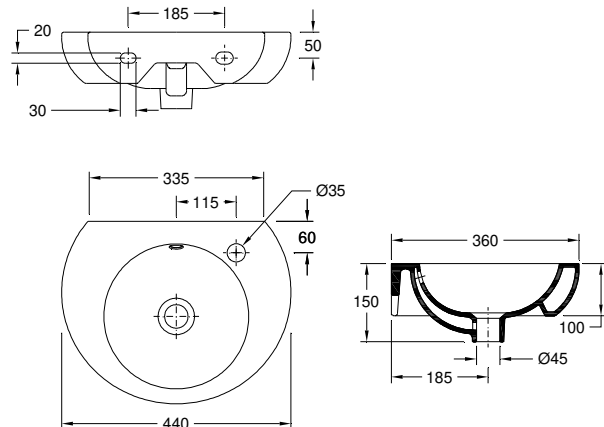

Vénus Right Tap Hole | Vénus Perçage à Droite – 188ZYXX2

Specifications | Spécifications

Material
Matériel
Vitreous China

Appliance
Application
To the wall
Au Mur

Sink Position
Positionnement de l'évier
Centered | Centré

Glazed Surfaces
Surfaces vitrées
Visible Y
Visibles 3
Entirely N.A.
Toutes

Warranty
Garantie
20 years
100%

Other technical features
Autres caractéristiques techniques:

188ZYXX2
[Colours | Couleurs](#)

Dimensions | Dimensions (mm)

Z	6
W	440
KG	7
L	360
H	150

Components | Composants

Included Inclus	Z - 6	55081031	Overflow Cover Chrome | Bouchon Chromé pour Troplein
OPTIONAL			
Required Nécessaire	Pedestal (if applicable - check) | Colonne (le cas échéant - consulter)		
	Tap | Robinet		
	Discharge valve | Bonde d'évacuation		
	Siphon | Siphon		

Technical Drawing | Dessin technique

Recommendations | Recommandations!

Material Matériaux	Type of product Type de pièce	Detergents Détergents		Cleaning kit Matériel de Nettoyage		Other Recommendations Autres Recommandations
		✗	✓	✗	✓	
Ceramics Céramique		Abrasives Abrasifs	Acid and basic weak Neutral Soap Acides et bases faibles Savon Neutre	✗	✓	Attention / Attention Not dropping objects Évitez de faire tomber des objets
Metallics Métallique		Acid and Basic Acetone Alcohol Ammonia Abrasives	Neutral Soap Savon Neutre	Abrasives Abrasifs	Cleaning Cloth Chiffon doux	 Weight on cover Ne vous tenez pas sur la surface supérieure Effort on soft-close Ne forcez pas la descente en douceur
Plastics/Resins Plastiques/Résines		Acides et Bases Acétone Alcool Ammoniac Abrasifs				

1. PT - Outras recomendações mais específicas podem acompanhar os produtos comercializadas. Recomendamos que siga as recomendações e instruções indicadas.
   EN - Other particular recommendations can be attached complementarily with the traded products. We strongly advise you to follow the recommendations and instructions indicated.