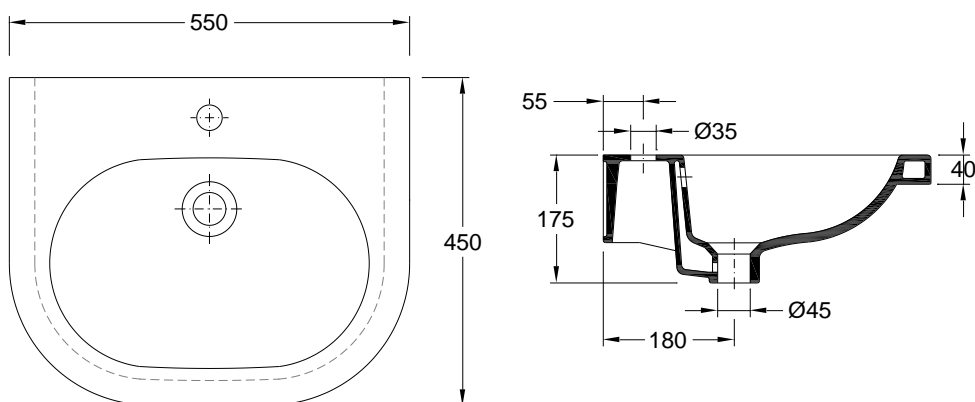

Technical Drawing | Dessin technique

Dimensions | Dimensions (mm)

Z	3
W	550
KG	10
L	450
H	175

Components | Composants

Included Inclus	Z - 3	55081031	Overflow Cover Chrome Bouchon Chromé pour Troplein
		55007001	Fixing Kit N.1 Kit d'installation N.1
Required Nécessaire		Pedestal (if applicable - check) Colonne (le cas échéant - consulter)	
		Tap Robinet	
		Discharge valve Bonde d'évacuation	
		Siphon Siphon	