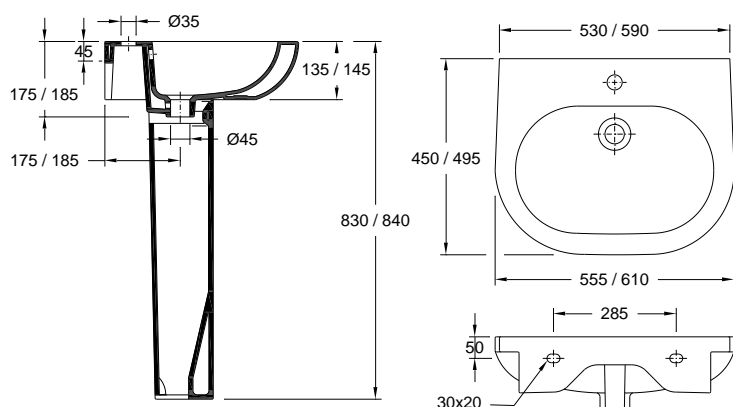

Technical Drawing | Dessin technique

Recommendations | Recommandations!

Material Matériaux	Type of product Type de pièce	Detergents Détergents		Cleaning kit Matériel de Nettoyage		Other Recommendations Autres Recommandations
		X	✓	X	✓	
Ceramics Céramique		Abrasives Abrasifs	Acid and basic weak Neutral Soap Acides et bases Tablets Savon Neutre	X	✓	Attention / Attention No! dropping objects Évitez de faire tomber des objets.
Metallics Métallique		Acid and Basic Acetone Alcohol Ammonia Abrasives	Neutral Soap Savon Neutre	Abrasives Abrasifs	Cleaning Cloth Chiffon doux	 Weight on cover Ne vous tenez pas sur la surface supérieure Effort on soft-close Ne forcez pas la descente en douceur
Plastics/Resins Plastiques/Résines		Acid and Basic Acetone Alcohol Ammoniac Abrasifs				

1. PT - Outras recomendações mais específicas podem acompanhar os produtos comercializadas. Recomendamos que siga as recomendações e instruções indicadas.
   EN - Other particular recommendations can be attached complementarily with the traded products. We strongly advise you to follow the recommendations and instructions indicated.