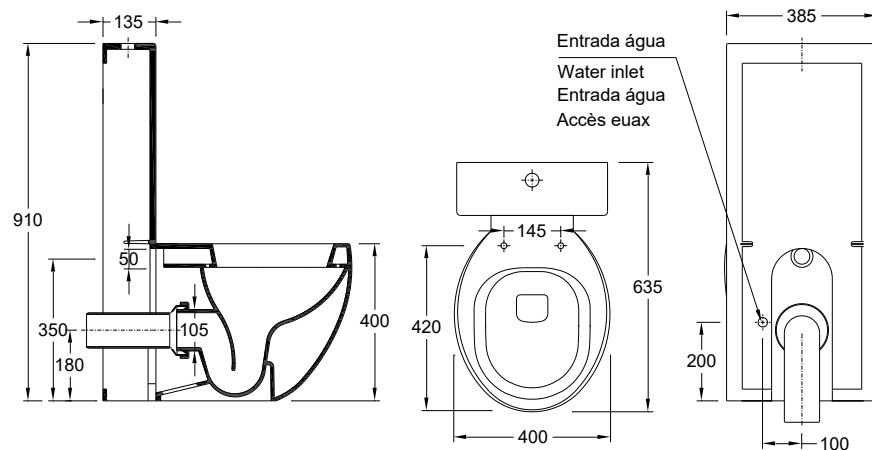

Technical Drawing | Dessin technique

Recommendations | Recommandations

Material Matériaux	Type of product Type de pièce	Detergents Détergents		Cleaning kit Matériel de Nettoyage		Other Recommendations Autres Recommandations
		✗	✓	✗	✓	
Ceramics Céramique		Abrasives Abratifs	Acid and basic weak Neutral Soap Acides et bases faibles Savon Neutre	✗	✓	Attention / Attention Not dropping objects Évitez de faire tomber des objets
Metals Métallique		Acid and Basic Acetone Alcohol Ammonia Abrasives	Neutral Soap Savon Neutre	Abrasives Abratifs	Cleaning Cloth Chiffon doux	Weight on cover Ne vous tenez pas sur la surface supérieure Effort on soft-close Ne forcez pas la descente en douceur
Plastics/Resins Plastiques/Résines		Acid and Basic Acetone Alcohol Ammoniac Abratifs				

1. PT - Outras recomendações mais específicas podem acompanhar os produtos comercializadas. Recomendamos que siga as recomendações e instruções indicadas.
   EN - Other particular recommendations can be attached complementarily with the traded products. We strongly advise you to follow the recommendations and instructions indicated.