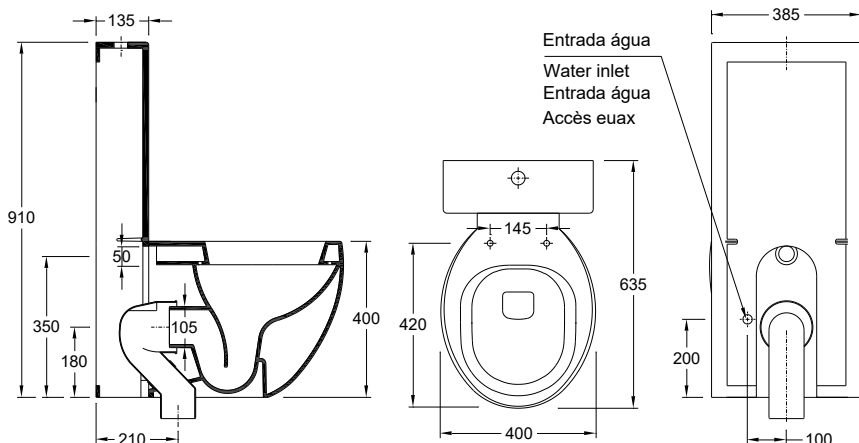

Technical Drawing | Dessin technique

Recommendations | Recommandations!

Material Matériaux	Type of product Type de pièce	Detergents Détergents		Cleaning kit Matériel de Nettoyage		Other Recommendations Autres Recommandations
		✗	✓	✗	✓	
Ceramics Céramique		Abrasives Abratifs	Acid and basic weak Neutral Soap Acides et bases faibles Savon Neutre	✗	✓	Attention / Attention Not dropping objects Évitez de faire tomber des objets
Metals Métallique		Acid and Basic Acetone Alcohol Ammonia Abrasives	Neutral Soap Savon Neutre	Abrasives Abratifs	Cleaning Cloth Chiffon doux	Weight on cover Ne vous fendez pas sur la surface supérieure Effort on soft-close Ne forcez pas la descente en douceur
Plastics/Resins Plastiques/Résines		Acides et bases Acetone Alcool Ammoniac Abratifs				

1. PT - Outras recomendações mais específicas podem acompanhar os produtos comercializadas. Recomendamos que siga as recomendações e instruções indicadas.
   EN - Other particular recommendations can be attached complementarily with the traded products. We strongly advise you to follow the recommendations and instructions indicated.