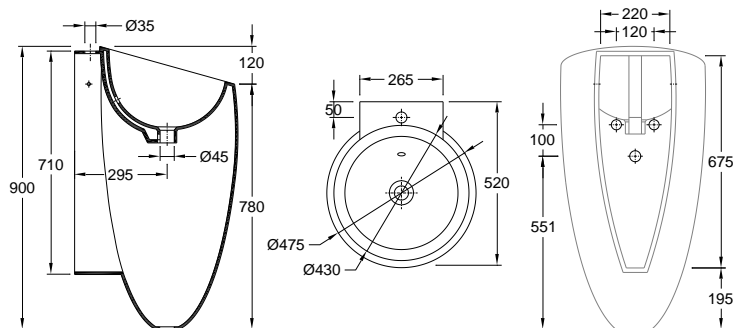

Technical Drawing | Dessin technique

Recommendations | Recommandations!

EN FR

Material Matériaux	Type of product Type de pièce	Detergents Détergents		Cleaning kit Matériel de Nettoyage		Other Recommendations Autres Recommandations
		✗	✓	✗	✓	
Ceramics Céramique		Abrasives Abrasifs	Acid and basic weak Neutral Soap Acides et bases faibles savon Neutre	✗	✓	Attention / Attention Not dropping objects Évitez de faire tomber des objets
Metallics Métallique		Acid and Basic Acétone Alcohol Ammonia Abrasives	Neutral Soap savon Neutre	Abrasives Abrasifs	Cleaning Cloth Chiffon doux	 Weight on cover Ne vous tenez pas sur la surface supérieure Effort on soft-close Ne forcez pas la descente en douceur
Plastics/Resins Plastiques/Résines		Acides et Bases Acétone Alcool Ammoniac Abrasifs				

1. PT - Outras recomendações mais específicas podem acompanhar os produtos comercializadas. Recomendamos que siga as recomendações e instruções indicadas.
   EN - Other particular recommendations can be attached complementarily with the traded products. We strongly advise you to follow the recommendations and instructions indicated.