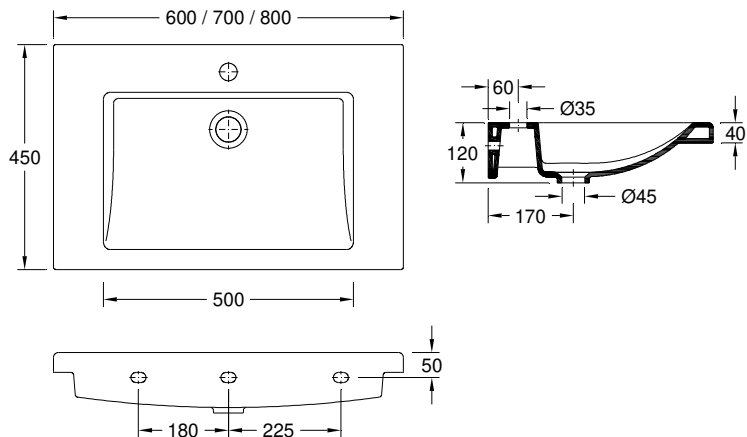

Specifications | Spécifications

Material
Matériel **Gresanit®**

Appliance
Application **To the wall**
Au Mur

Sink Position
Positionnement de l'évier **Centered** | Centré

Glazed Surfaces
Surfaces vitrées **Visible**
Visibles **Entirely**
Toutes **Y**
1
N.A.

Warranty
Garantie **20 years**
100%

Other technical features
Autres caractéristiques techniques:

Not suitable for installing on furniture
Ne convient pas pour installation sur meubles

403ZYXX2
[Colours](#) | [Couleurs](#)

Dimensions | Dimensions (mm)

Z	0 | 4 | 1
W	600 | 700 | 800
KG	13 | 16 | 17
L	450
H	120

Components | Composants

Included Inclus	Z-0|4|1	55007320	Fixing Kit f/ Washb. w/ 3 Fixing Holes | Kit d'installation p/ Lav. a/ 3 Perçage Fixation
Required Nécessaire	Pedestal (if applicable - check) | Colonne (le cas échéant - consulter)		
	Tap | Robinet		
	Discharge valve | Bonde d'évacuation		
	Siphon | Siphon		

Technical Drawing | Dessin technique

Recommendations | Recommandations!

Material Matériaux	Type of product Type de pièce	Detergents Détergents		Cleaning kit Matériel de Nettoyage		Other Recommendations Autres Recommandations
		✗	✓	✗	✓	
Ceramics Céramique		Abrasives Abrasifs	Acid and basic weak Neutral Soap Acides et bases faibles Savon Neutre	✗	✓	Attention / Attention Not dropping objects Évitez de faire tomber des objets
Metallics Métallique		Acid and Basic Acetone Alcohol Ammonia Abrasives	Neutral Soap Savon Neutre	Abrasives Abrasifs	Cleaning Cloth Chiffon doux	 Weight on cover Ne vous tenez pas sur la surface supérieure Effort on soft-close Ne forcez pas la descente en douceur
Plastics/Resins Plastiques/Résines		Acides et Bases Acétone Alcool Ammoniac Abrasifs				

1. PT - Outras recomendações mais específicas podem acompanhar os produtos comercializados. Recomendamos que siga as recomendações e instruções indicadas.
   EN - Other particular recommendations can be attached complementarily with the traded products. We strongly advise you to follow the recommendations and instructions indicated.