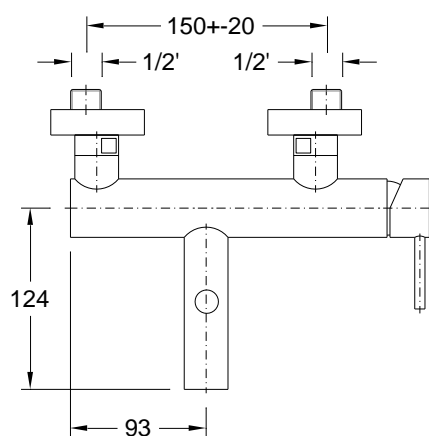

| Technical drawing |

Recommendations:

- Do not use rough sponges, abrasives, solvents or acid cleaners, limescale removers, household vinegars and acetic acid cleaners when cleaning.
- It is advisable to periodically clean the filters and the perлизer, when applied, always using running water.
- To perform maintenance work, it is necessary to close the water supply.