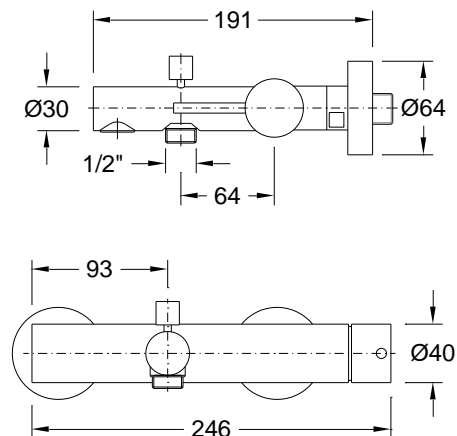

| Technical drawing |

Recommendations:

- Do not use rough sponges, abrasives, solvents or acid cleaners, limescale removers, household vinegars and acetic acid cleaners when cleaning.
- It is advisable to periodically clean the filters and the perлизer, when applied, always using running water.
- To perform maintenance work, it is necessary to close the water supply.