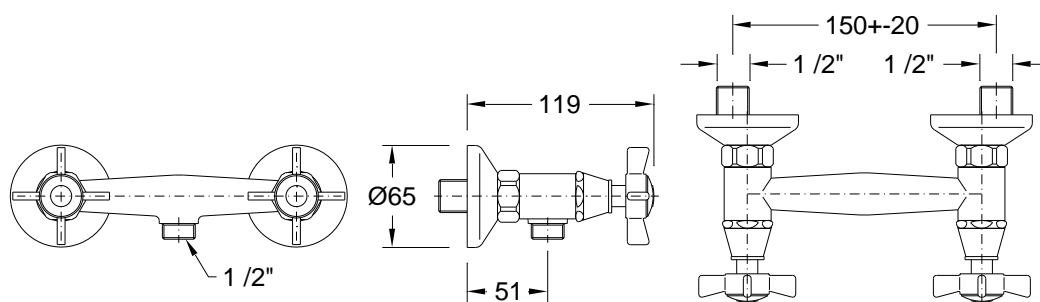

| Technical drawing |

Recommendations:

- Do not use rough sponges, abrasives, solvents or acid cleaners, limescale removers, household vinegars and acetic acid cleaners when cleaning.
- To perform maintenance work, it is necessary to close the water supply.