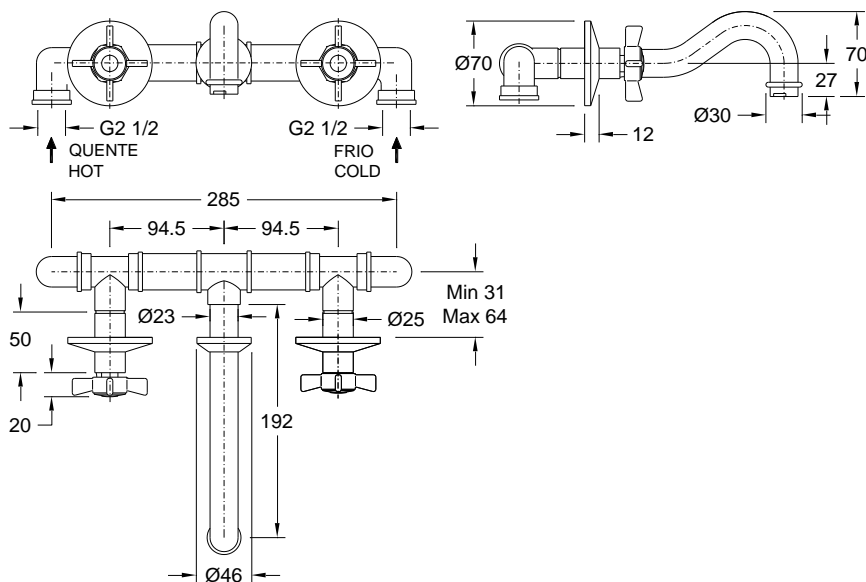

| Technical drawing |

Recommendations:

- Do not use rough sponges, abrasives, solvents or acid cleaners, limescale removers, household vinegars and acetic acid cleaners when cleaning.
- It is advisable to periodically clean the filters and the perlizer, when applied, always using running water.
- To perform maintenance work, it is necessary to close the water supply.