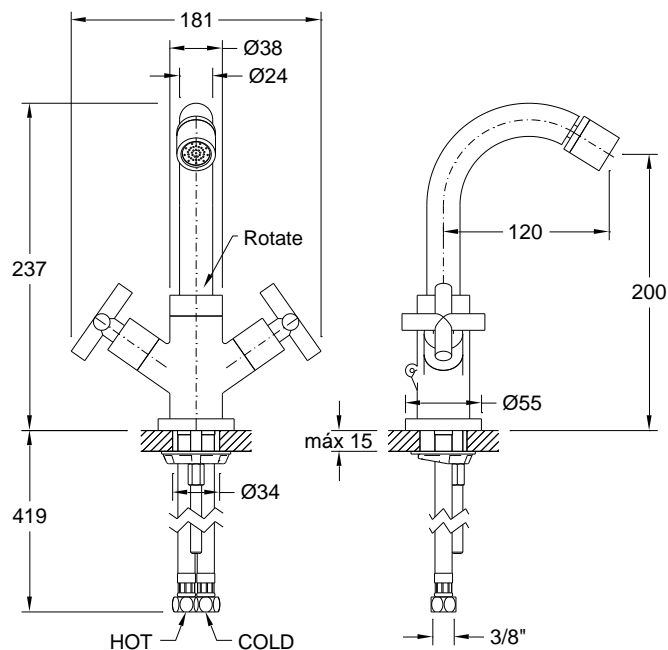

| Technical drawing |