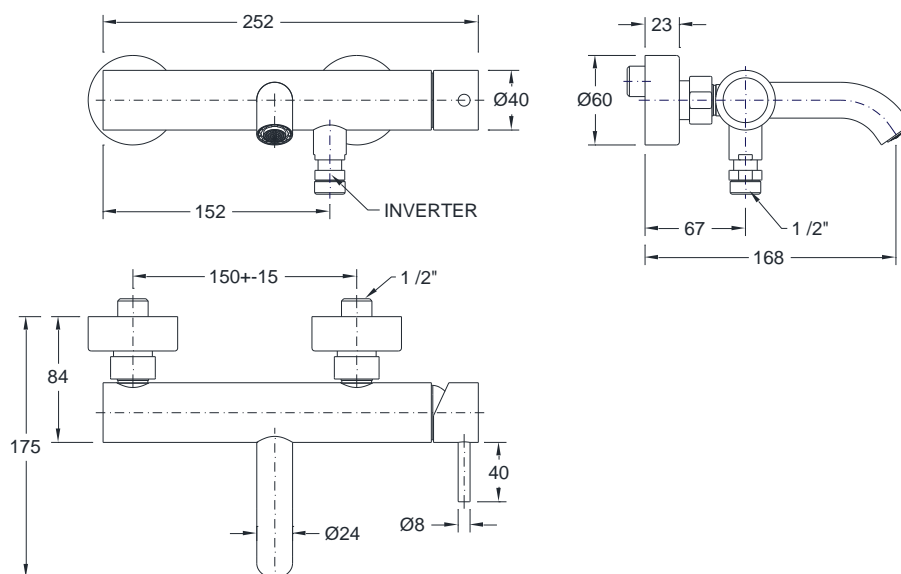

| Technical drawing |