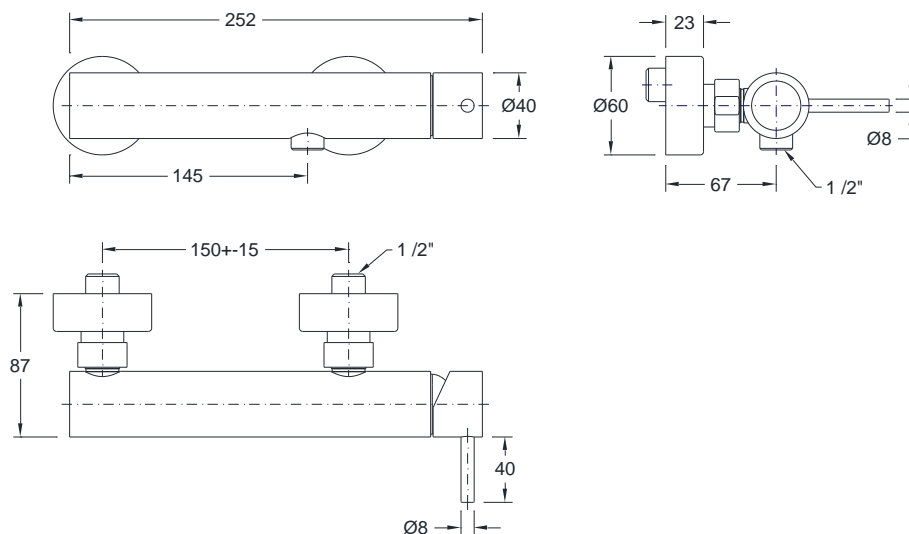

| Technical drawing |

Recommendations:

- Do not use rough sponges, abrasives, solvents or acid cleaners, limescale removers, household vinegars and acetic acid cleaners when cleaning.
- To perform maintenance work, it is necessary to close the water supply.