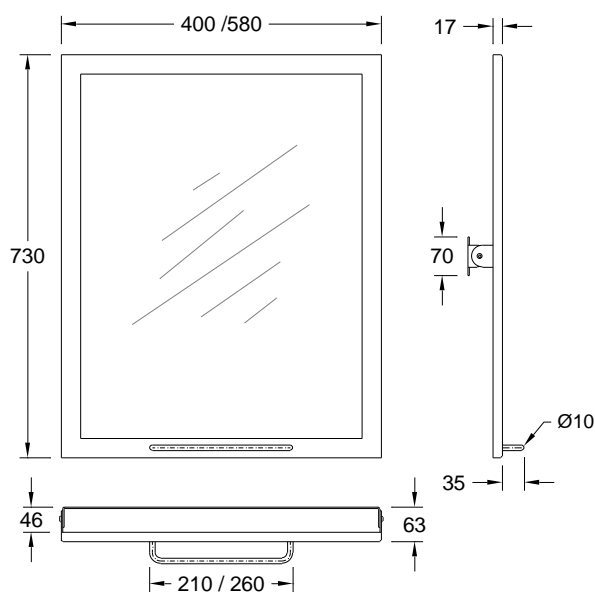

| Technical drawing |

Recommendations:

- Never use abrasive powders or liquid/creamy detergents with abrasives.
- Use glass detergent and a soft, dry cloth at the end for a glossy finish.