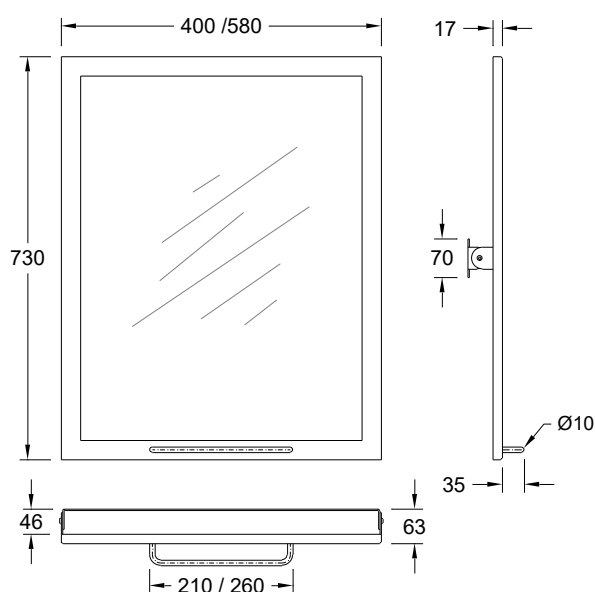

| Technical drawing |

Recommendations:

- Never use abrasive powders or liquid/creamy detergents with abrasives.
- Use glass detergent and a soft, dry cloth at the end for a glossy finish.