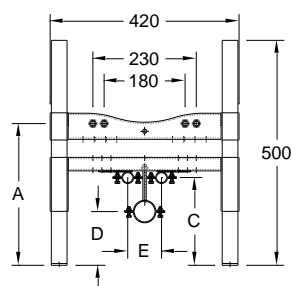

BIDÉS SUSP - PONTOS DE ÁGUA E ESGOTO ACONSELHADOS				
MEDIDAS DE INSTALAÇÃO RECOMENDADAS RECOMMENDED INSTALLATION DIMENSIONS MEDIDAS DE INSTALACIÓN RECOMENDADAS DIMENSION D'INSTALLATION RECOMENDÉES				
		C	D	E
38401	DURIUS	200	110	80
39401	EGG	220	90	100
33401	EUROPA (P/ FORA)	180	180	280
36401	LIGHT (P/ DENTRO)	220	100	75
36401	LIGHT (P/ FORA)	175	100	270
34401	NAUTILUS	230	120	110
16401	NEOCLASS	220	100	80
13401	OCEANUS	210	135	75
40401	ONE	230	120	110
37401	OPUS	220	130	80
41401	TWO	230	100	110

Wall hung bidet structure

Reference: 55046001

Illustrative pictures

Specifications:

- Pre-assembled structure for wall hung bidet for wall and floor attachment or by technical rail.
- Designed to fix to the floor and wall.
- Height adjustable by 200 mm
- Metal structure 1,5 mm thick, corrosion resistant.
- Supports up to 400kg.

| Technical drawing |

BIDÉ SUSP / ALL-HUNG / SUSPENDIDO / SUSPENDU			
MEDIDAS DE INSTALAÇÃO RECOMENDADAS RECOMMENDED INSTALLATION DIMENSIONS MEDIDAS DE INSTALACIÓN RECOMENDADAS DIMENSION D'INSTALLATION RECOMENDÉES			
		A	B
38401	DURIUS	350	140
39401	EGG	315	80
33401	EUROPA	320	100
36401	LIGHT	310	175
34401	NAUTILUS	350	105
16401	NEOCLASS	325	100
13401	OCEANUS	350	70
40401	ONE	350	105
37401	OPUS	350	140
41401	TWO	320	100