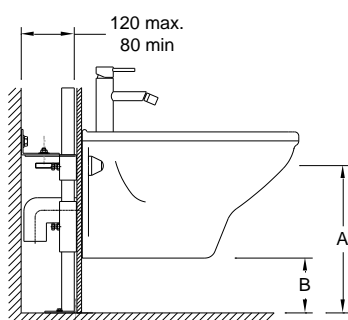

BIDÉS SUSP - PONTOS DE ÁGUA E ESGOTO ACONSELHADOS				
MEDIDAS DE INSTALAÇÃO RECOMENDADAS RECOMMENDED INSTALLATION DIMENSIONS MEDIDAS DE INSTALACIÓN RECOMENDADAS DIMENSION D'INSTALLATION RECOMENDÉES				
		C	D	E
38401	DURIUS	200	110	80
39401	EGG	220	90	100
33401	EUROPA (P/ FORA)	180	180	280
36401	LIGHT (P/ DENTRO)	220	100	75
36401	LIGHT (P/ FORA)	175	100	270
34401	NAUTILUS	230	120	110
16401	NEOCLASS	220	100	80
13401	OCEANUS	210	135	75
40401	ONE	230	120	110
37401	OPUS	220	130	80
41401	TWO	230	100	110

Wall hung bidet structure

Reference: 55046001

Illustrative pictures

Specifications:

- Pre-assembled structure for wall hung bidet for wall and floor attachment or by technical rail.
- Designed to fix to the floor and wall.
- Height adjustable by 200 mm
- Metal structure 1,5 mm thick, corrosion resistant.
- Supports up to 400kg.

| Technical drawing |

BIDÉ SUSP / ALL-HUNG / SUSPENDIDO / SUSPENDU			
MEDIDAS DE INSTALAÇÃO RECOMENDADAS RECOMMENDED INSTALLATION DIMENSIONS MEDIDAS DE INSTALACIÓN RECOMENDADAS DIMENSION D'INSTALLATION RECOMENDÉES			
		A	B
38401	DURIUS	350	140
39401	EGG	315	80
33401	EUROPA	320	100
36401	LIGHT	310	175
34401	NAUTILUS	350	105
16401	NEOCLASS	325	100
13401	OCEANUS	350	70
40401	ONE	350	105
37401	OPUS	350	140
41401	TWO	320	100