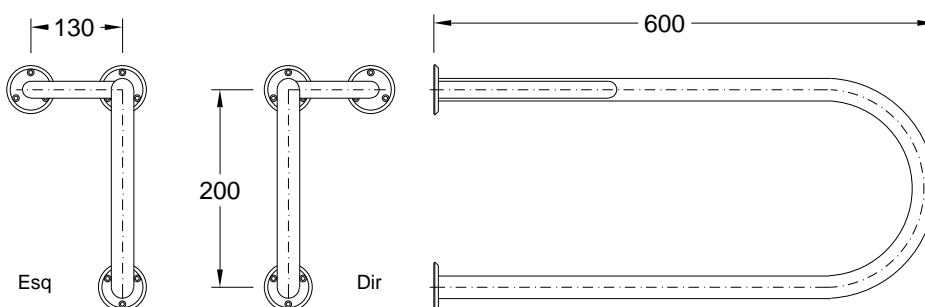

| Technical drawing |

Recommendations:

- Never use abrasive powders or liquid/creamy detergents with abrasives.
- Use mild soap and a soft cloth when cleaning.