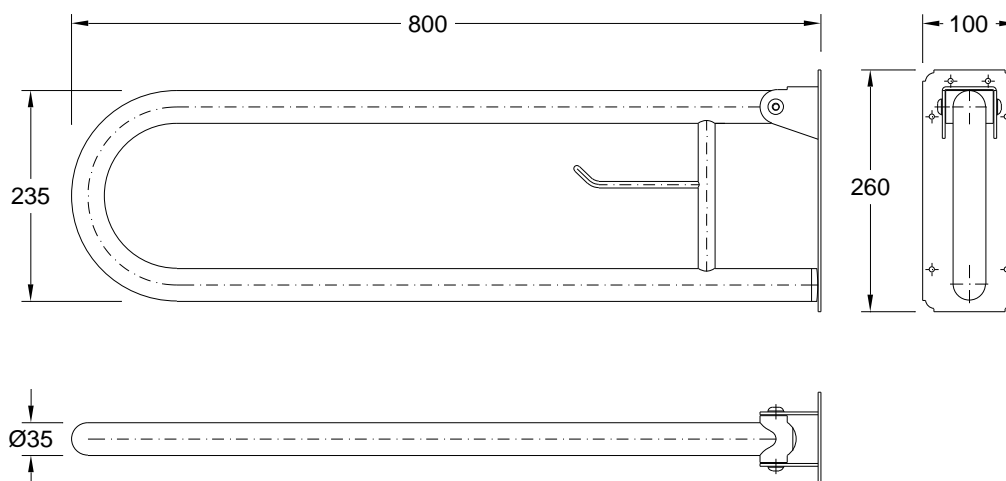

### | Desenho técnico |

Illustrative picture

Specifications:

- Material: Stainless steel AISI 304
- Weight: 2,5 kg
- Produced according to specifications of DL 163/2006 of August 8
- Warranty: 2 years

| Technical drawing |

Recommendations: