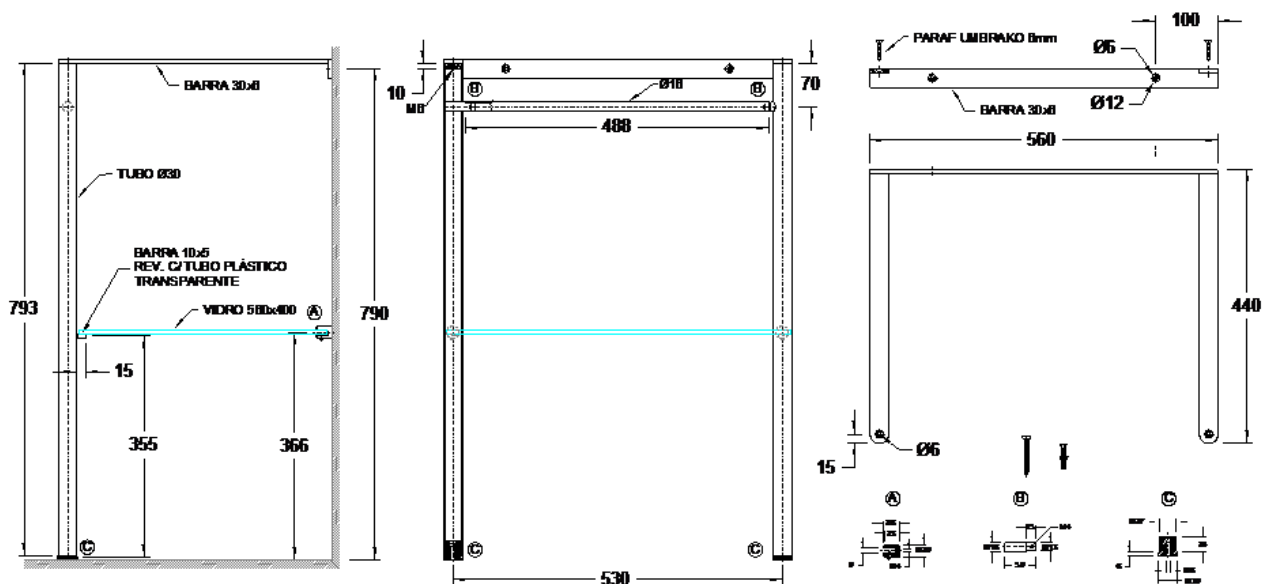

| Technical drawing |

Recommendations:

- Never use abrasive powders or liquid / creamy detergents with abrasives for cleaning.
- Use mild soap and a soft cloth when cleaning.