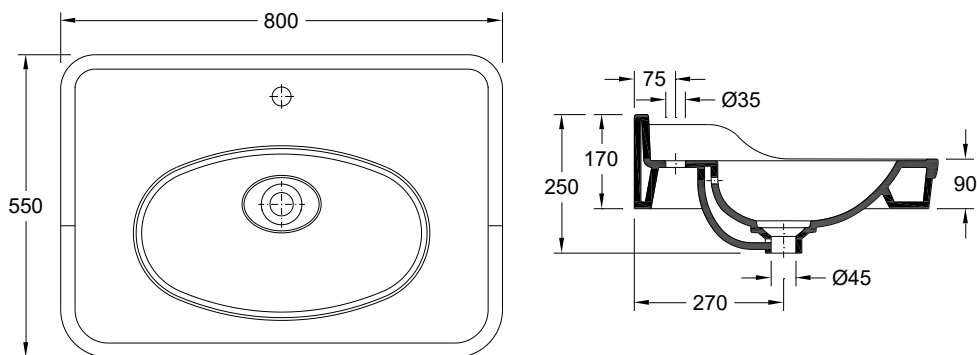

Dimensions | Dimensions (mm)

Z	1
W	800
KG	25
L	550
H	125

Components | Composants

Included Inclus	Z - 1	
Required Nécessaire	Pedestal (if applicable - check) Colonne (le cas échéant - consulter)	
	Tap Robinet	
	Discharge valve Bonde d'évacuation	
	Siphon Siphon	