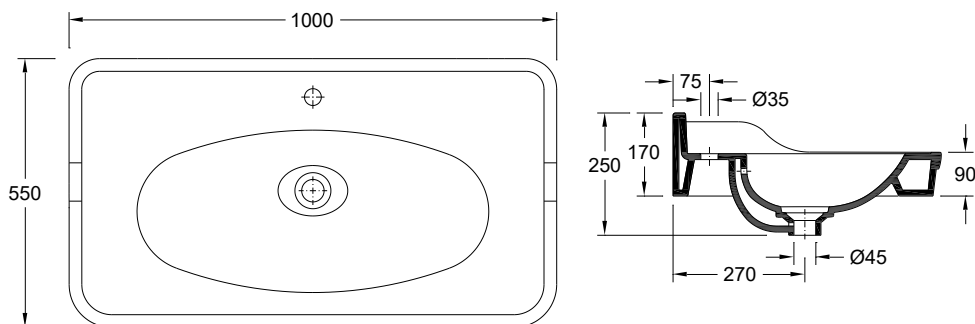

Dimensions | Dimensions (mm)

Z	2
W	1000
KG	31
L	550
H	125

Components | Composants

Included Inclus	Z - 2	
Required Nécessaire	Pedestal (if applicable - check) Colonne (le cas échéant - consulter)	
	Tap Robinet	
	Discharge valve Bonde d'évacuation	
	Siphon Siphon	