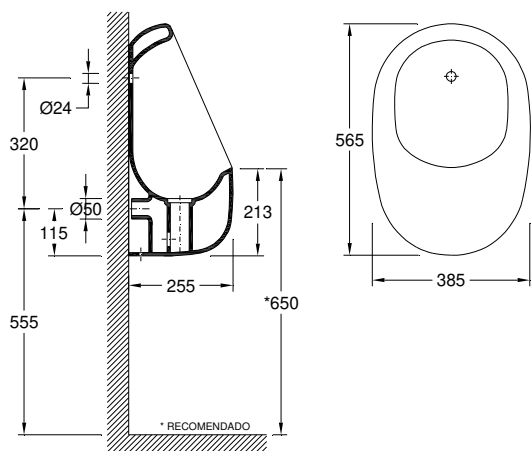

Technical Drawing | Dessin technique

Recommendations | Recommandations!

Material Matériaux	Type of product Type de pièce	Detergents Détergents		Cleaning kit Matériel de Nettoyage		Other Recommendations Autres Recommandations
Ceramics Céramique		Abrasives Abrasifs	Acid and basic weak Neutral Soap Acides et bases faibles Savon Neutre			Attention / Attention Not dropping objects Évitez de faire tomber des objets
Metallics Métallique		Acid and Basic Acetone Alcohol Ammonia Abrasives	Neutral Soap Savon Neutre	Abrasives Abrasifs	Cleaning Cloth Chiffon doux	 Weight on cover Ne vous tenez pas sur la surface supérieure Effort on soft-close Ne forcez pas la descente en douceur
Plastics/Resins Plastiques/Résines		Acides et Bases Acétone Alcool Ammoniac Abrasifs				

1. PT - Outras recomendações mais específicas podem acompanhar os produtos comercializadas. Recomendamos que siga as recomendações e instruções indicadas.
   EN - Other particular recommendations can be attached complementarily with the traded products. We strongly advise you to follow the recommendations and instructions indicated.