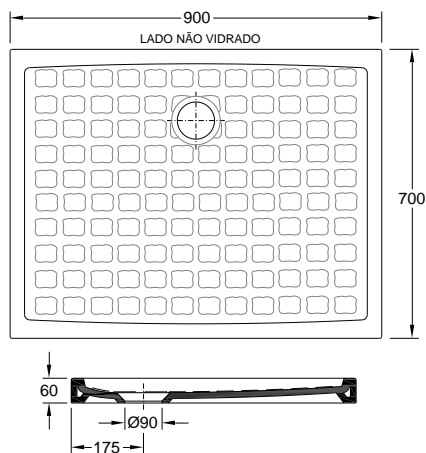

Technical Drawing | Dessin technique

Recommendations | Recommandations!

Material Matériaux	Type of product Type de pièce	Detergents Détergents		Cleaning kit Matériel de Nettoyage		Other Recommendations Autres Recommandations
						Attention / Attention
Ceramics Céramique		Abrasives Abrasifs	Acid and basic weak Neutral Soap Acides et bases faibles Savon Neutre			 Not dropping objects Évitez de faire tomber des objets
Metallics Métallique		Acid and Basic Acetone Alcohol Ammonia Abrasives	Neutral Soap Savon Neutre	Abrasives Abrasifs	Cleaning Cloth Chiffon doux	 Weight on cover Ne vous forcez pas sur la surface supérieure Effort on soft-close Ne forcez pas la descente en douceur
Plastics/Resins Plastiques/Résines		Acid and Basic Acetone Alcohol AMMONIAC Abrasifs				

1. PT - Outras recomendações mais específicas podem acompanhar os produtos comercializadas. Recomendamos que siga as recomendações e instruções indicadas.

EN - Other particular recommendations can be attached complementarily with the traded products. We strongly advise you to follow the recommendations and instructions indicated.