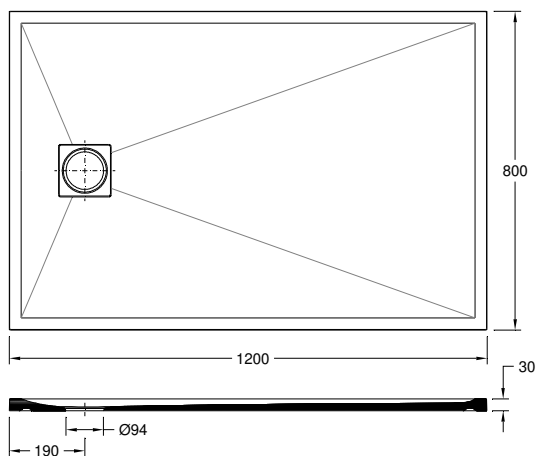

Flow (120 x 80 cm) – 78684XX2

Specifications | Spécifications

Material

Matériel

Gresanit®

Fixing

Fixation

To the Floor | Au Sol

Warranty

Garantie

Other technical features

Autres caractéristiques techniques

78684XX2

[Colours](#) | [Couleurs](#)

Technical Drawing | Dessin technique

Dimensions | Dimensions (mm) ¹

KG	L	W	H
33	1200	800	30

1. EN - It is allowable the existence of dimensional variation due to the natural causes of Ceramic behavior.
FR - Il est admis l'existence de variations dimensionnelles dues causes naturelles du comportement de la Céramique.

Components | Composants

Included Inclus	Required Nécessaire
55019020 Chrome Lid with Siphon for shower trays Slim Plateau | Vanne avec bouchon chromée pour receveur de douche Slim Plateau	
55019030 Valadares Grid for shower tray Stainless Steel | Grille Valadares pour receveur de douche Acier inoxydable	

Recommendations | Recommandations ²

Material Matériau	Type of product Type de pièce	Detergents Détergents		Cleaning kit Matériel de nettoyage		Other recommendations Autres recommandations	
		✗	✓	✗	✓	Attention / Attention	
Ceramics Céramique		Abrasives Abrasifs	Acid and basic weak Neutral Soap Acides et bases faibles Savon Neutre	Abrasives Abrasifs	Cleaning cloth Chiffon doux	Not dropping objects Évitez de faire tomber des objets	
		Acid and Basic Acetone Alcohol Ammoniac Abrasives	Neutral Soap Savon Neutre			Weight on cover Ne vous tenez pas sur la surface supérieure	Effort on soft-close Ne forcez pas la descente en douceur
Metallics Métallique		Acid and Basic Acetone Alcohol Ammoniac Abrasifs	Neutral Soap Savon Neutre				
Plastics/Resins Plastiques/Résines		Acid and Basic Acetone Alcohol Ammoniac Abrasifs	Neutral Soap Savon Neutre				

2. EN - Other more specific recommendations may follow the products sold. We recommend that you follow the recommendations and instructions indicated.
FR - D'autres recommandations plus particulières peuvent accompagner les produits vendus. Nous vous recommandons de suivre les recommandations et instructions indiquées.