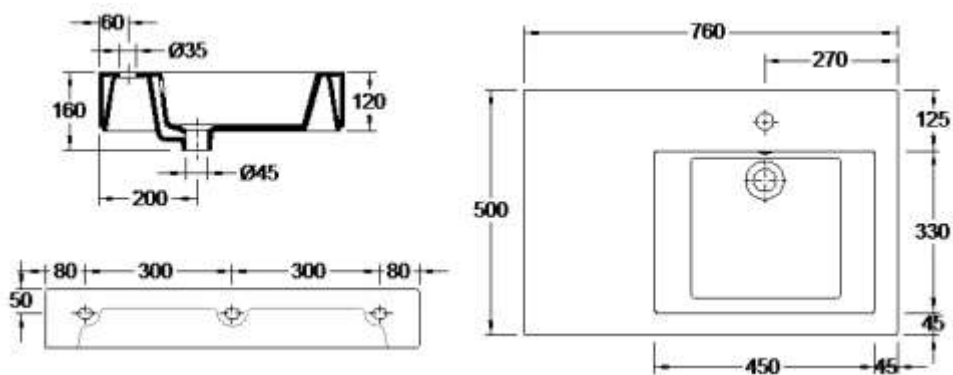

Technical Drawing | Dessin technique

Recommendations | Recommandations!

Material Matériaux	Type of product Type de pièce	Detergents Détergents		Cleaning kit Matériel de Nettoyage		Other Recommendations Autres Recommandations
		✗	✓	✗	✓	
Ceramics Céramique		Abrasives Abrasifs	Acid and basic weak Neutral Soap Acides et bases Touilles Savon Neutre			Attention / Attention No! dropping objects Évitez de faire tomber des objets.
Metallics Métallique		Acid and Basic Acetone Alcohol Ammonia Abrasifs	Neutral Soap Savon Neutre	Abrasives Abrasifs	Cleaning Cloth Chiffon doux	Weight on cover Ne vous tenez pas sur la surface supérieure Effort on soft-close Ne forcez pas la descente en douceur
Plastics/Resins Plastiques/Résines		Acid and Basic Acetone Alcohol Ammoniac Abrasifs				

1. PT - Outras recomendações mais específicas podem acompanhar os produtos comercializadas. Recomendamos que siga as recomendações e instruções indicadas.
   EN - Other particular recommendations can be attached complementarily with the traded products. We strongly advise you to follow the recommendations and instructions indicated.