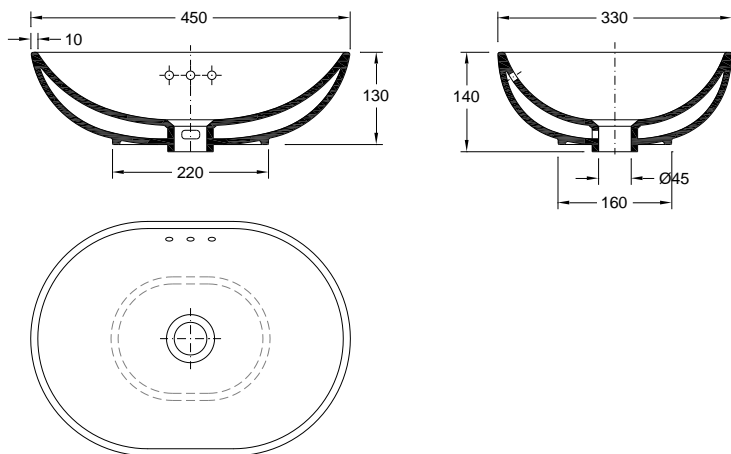

Technical Drawing | Dessin technique

Recommendations | Recommandations!

EN FR

Material Matériaux	Type of product Type de pièce	Detergents Détergents		Cleaning kit Matériel de Nettoyage		Other Recommendations Autres Recommandations
		×	✓	×	✓	
Ceramics Céramique		Abrasives Abrasifs	Acid and basic weak Neutral Soap Acides et bases faibles savon Neutre	×	✓	Attention / Attention Not dropping objects Évitez de faire tomber des objets
Metallics Métallique		Acid and Basic Acétone Alcohol Ammonia Abrasives	Neutral Soap savon Neutre	Abrasives Abrasifs	Cleaning Cloth Chiffon doux	 Weight on cover Ne vous tenez pas sur la surface supérieure Effort on soft-close Ne forcez pas la descente en douceur
Plastics/Resins Plastiques/Résines		Acides et Bases Acétone Alcool Ammoniac Abrasifs				

1. PT - Outras recomendações mais específicas podem acompanhar os produtos comercializadas. Recomendamos que siga as recomendações e instruções indicadas.
   EN - Other particular recommendations can be attached complementarily with the traded products. We strongly advise you to follow the recommendations and instructions indicated.