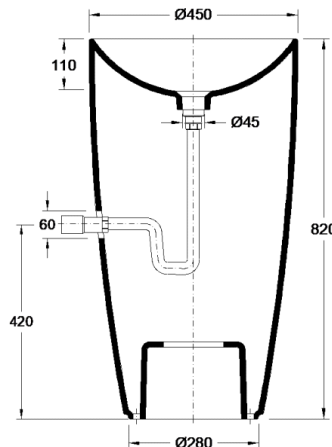

Technical Drawing | Dessin technique

Recommendations | Recommandations!

Material Matériaux	Type of product Type de pièce	Detergents Détergents		Cleaning kit Matériel de Nettoyage		Other Recommendations Autres Recommandations
		✗	✓	✗	✓	
Ceramics Céramique		Abrasives Abrasifs	Acid and basic weak Neutral Soap Acides et bases faibles Savon Neutre	✗	✓	Attention / Attention Not dropping objects Évitez de faire tomber des objets
Metallics Métallique		Acid and Basic Acetone Alcohol Ammonia Abrasives	Neutral Soap Savon Neutre	Abrasives Abrasifs	Cleaning Cloth Chiffon doux	 Weight on cover Ne vous tenez pas sur la surface supérieure Effort on soft-close Ne forcez pas la descente en douceur
Plastics/Resins Plastiques/Résines		Acides et Bases Acétone Alcool Ammoniac Abrasifs				

1. PT - Outras recomendações mais específicas podem acompanhar os produtos comercializadas. Recomendamos que siga as recomendações e instruções indicadas.
   EN - Other particular recommendations can be attached complementarily with the traded products. We strongly advise you to follow the recommendations and instructions indicated.