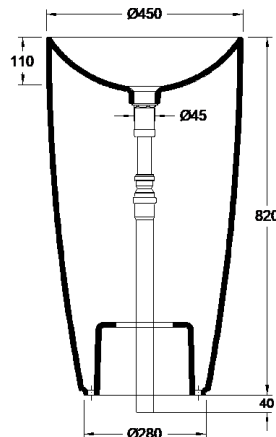

Technical Drawing | Dessin technique

Recommendations | Recommandations!

Material Matériaux	Type of product Type de pièce	Detergents Détergents		Cleaning kit Matériel de Nettoyage		Other Recommendations Autres Recommandations
		✗	✓	✗	✓	
Ceramics Céramique		Abrasives Abrasifs	Acid and basic weak Neutral Soap Acides et bases faibles Savon Neutre	✗	✓	Attention / Attention Not dropping objects Évitez de faire tomber des objets
Metallics Métallique		Acid and Basic Acetone Alcohol Ammonia Abrasives	Neutral Soap Savon Neutre	Abrasives Abrasifs	Cleaning Cloth Chiffon doux	 Weight on cover Ne vous tenez pas sur la surface supérieure Effort on soft-close Ne forcez pas la descente en douceur
Plastics/Resins Plastiques/Résines		Acides et Bases Acétone Alcool Ammoniac Abrasifs				

1. PT - Outras recomendações mais específicas podem acompanhar os produtos comercializados. Recomendamos que siga as recomendações e instruções indicadas.
  EN - Other particular recommendations can be attached complementarily with the traded products. We strongly advise you to follow the recommendations and instructions indicated.